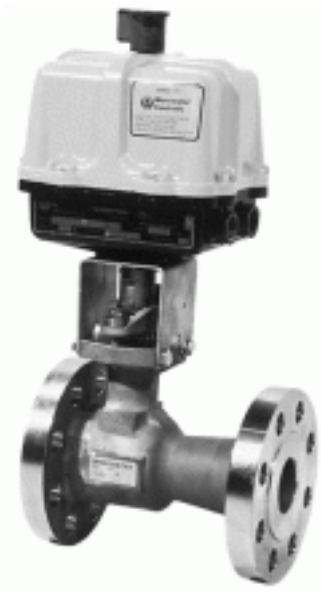

FZ9466TGSW

\$0.01

Category: [Worcester FZ-AF 44-51-94](#) [1]**Product series:** FZ94**Body pipe ends:** STAINLESS STEEL**Ball stem:** STAINLESS STEEL**Seats and seals:** TEFLON SEAT G BODY SEAL**End connections:** SOCKET WELD**Brand:** [Worcester](#) [2]**Item series:** [series FZ-AF 44-51-94](#) [3]**Source URL:** <https://www.boighill.com/worcester/fz9466tgsw>**Links**[1] <https://www.boighill.com/category/worcester-fz-af-44-51-94>[2] <https://www.boighill.com/brand/worcester>[3] <https://www.boighill.com/item-series/series-fz-af-44-51-94>